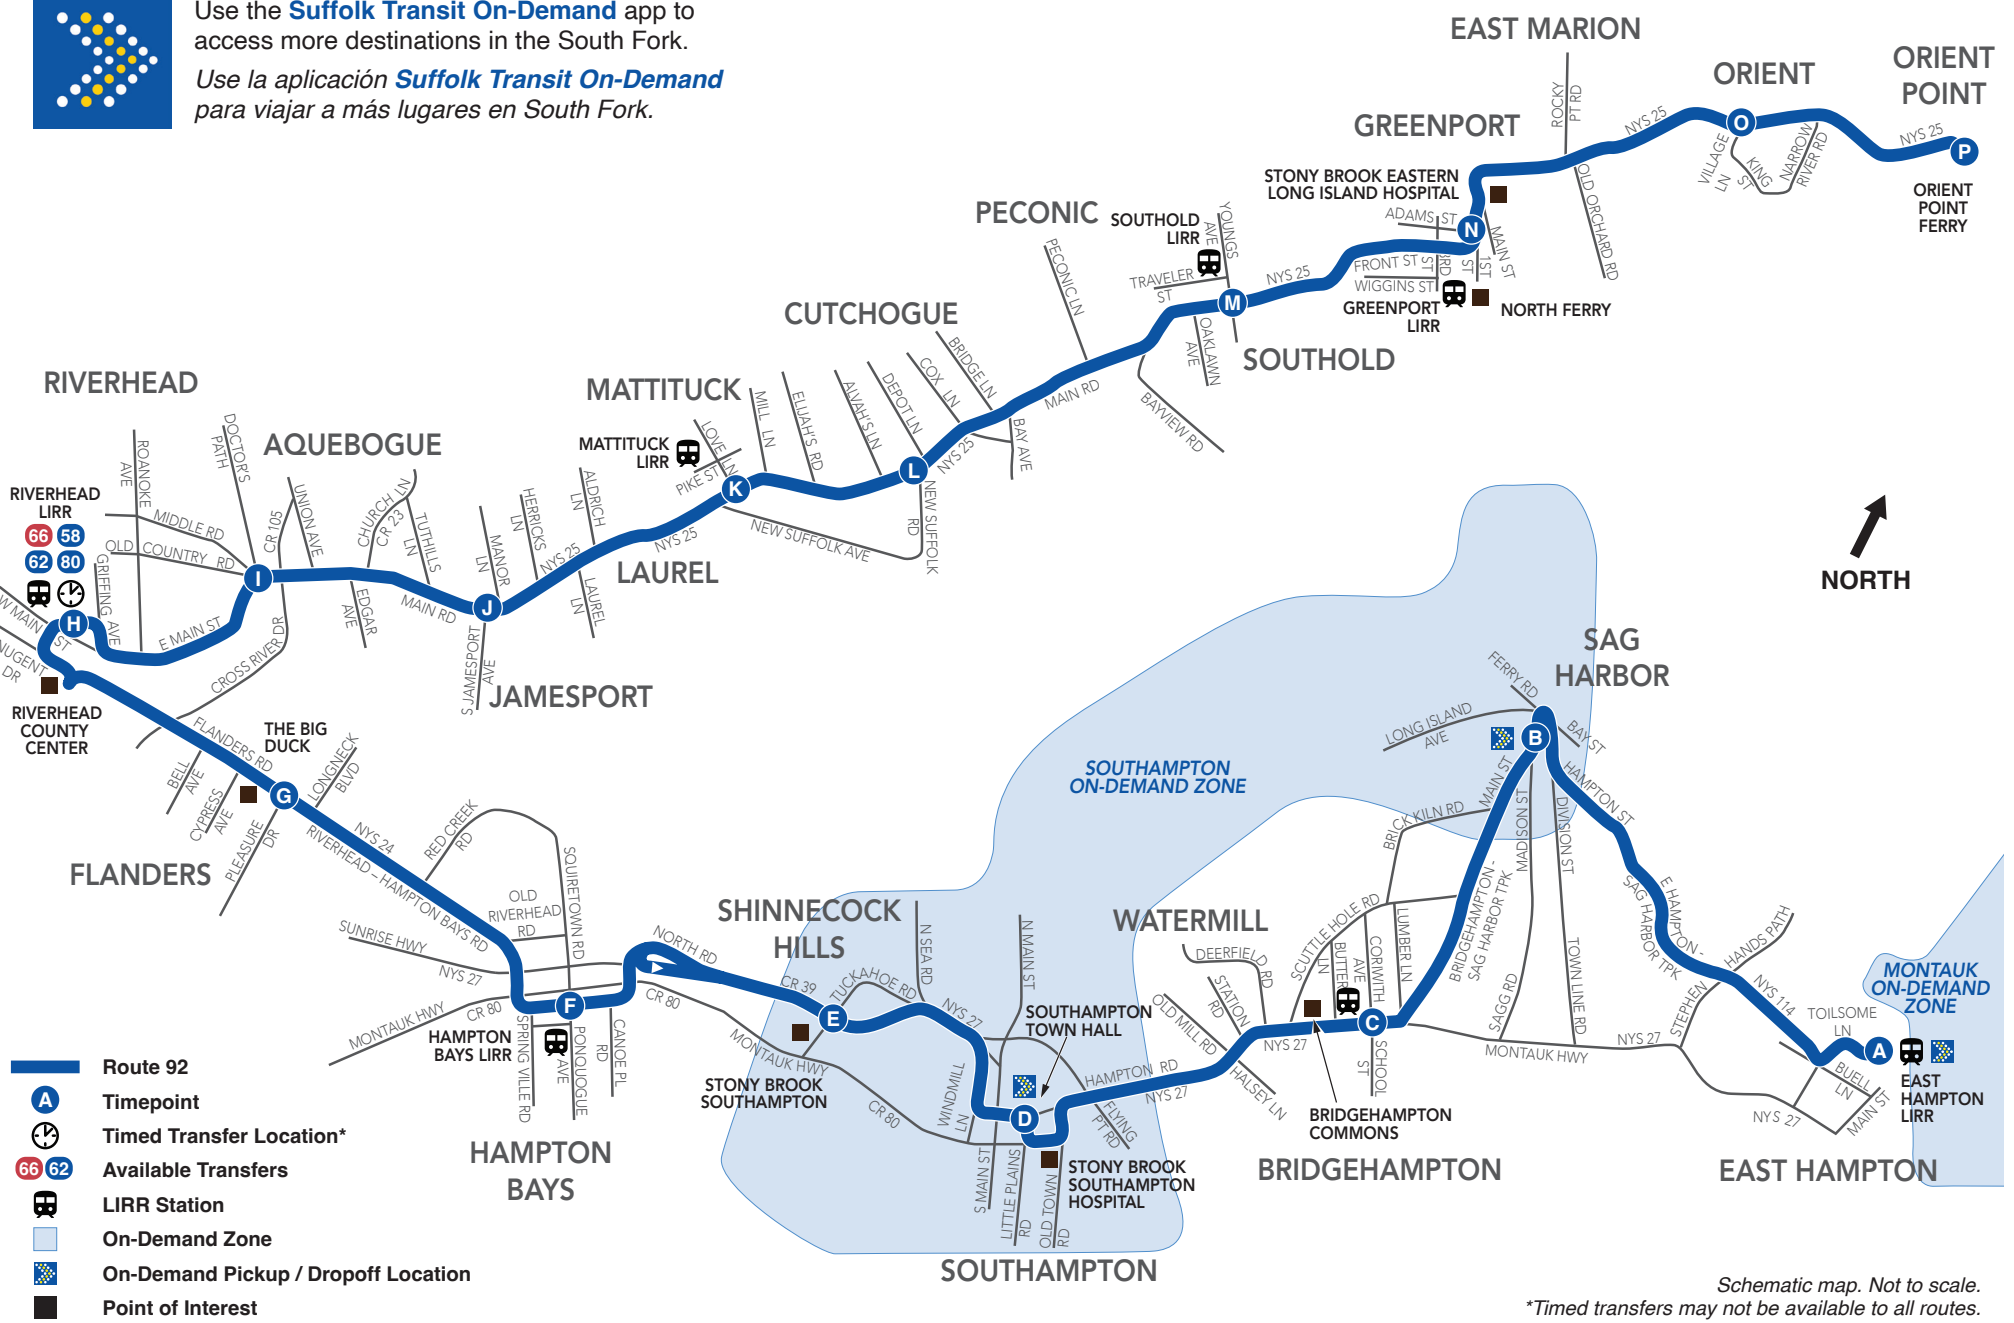

Use the **Suffolk Transit On-Demand** app to access more destinations in the South Fork.  
 Use la aplicación **Suffolk Transit On-Demand** para viajar a más lugares en South Fork.

Schematic map. Not to scale.  
 \*Timed transfers may not be available to all routes.

- Viaje a más lugares en South Fork. Reserve viajes en su celular con la aplicación **Suffolk Transit On-Demand**.
- Pague sin efectivo con **Suffolk FastFare**, la aplicación de emisión de boletos móvil para Suffolk County Transit.

- Book rides straight from your phone to access more destinations in the South Fork using the **Suffolk Transit On-Demand** app.
- Go Cashless with **Suffolk FastFare**, the Mobile Ticketing App for Suffolk County Transit.

## 92 East Hampton LIRR to Orient Point Ferry

- Winter Schedule**
- East Hampton LIRR
  - Sag Harbor
  - Bridgehampton
  - Southampton
  - Shinnecock Hills
  - Hampton Bays
  - Flanders
  - Riverhead LIRR
  - Jamesport
  - Mattituck
  - Southold
  - Greenport
  - Orient
  - Orient Point Ferry